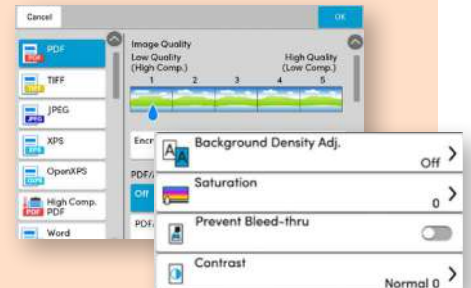

Efficient

Work quicker with fewer steps, along with quick-switch settings.