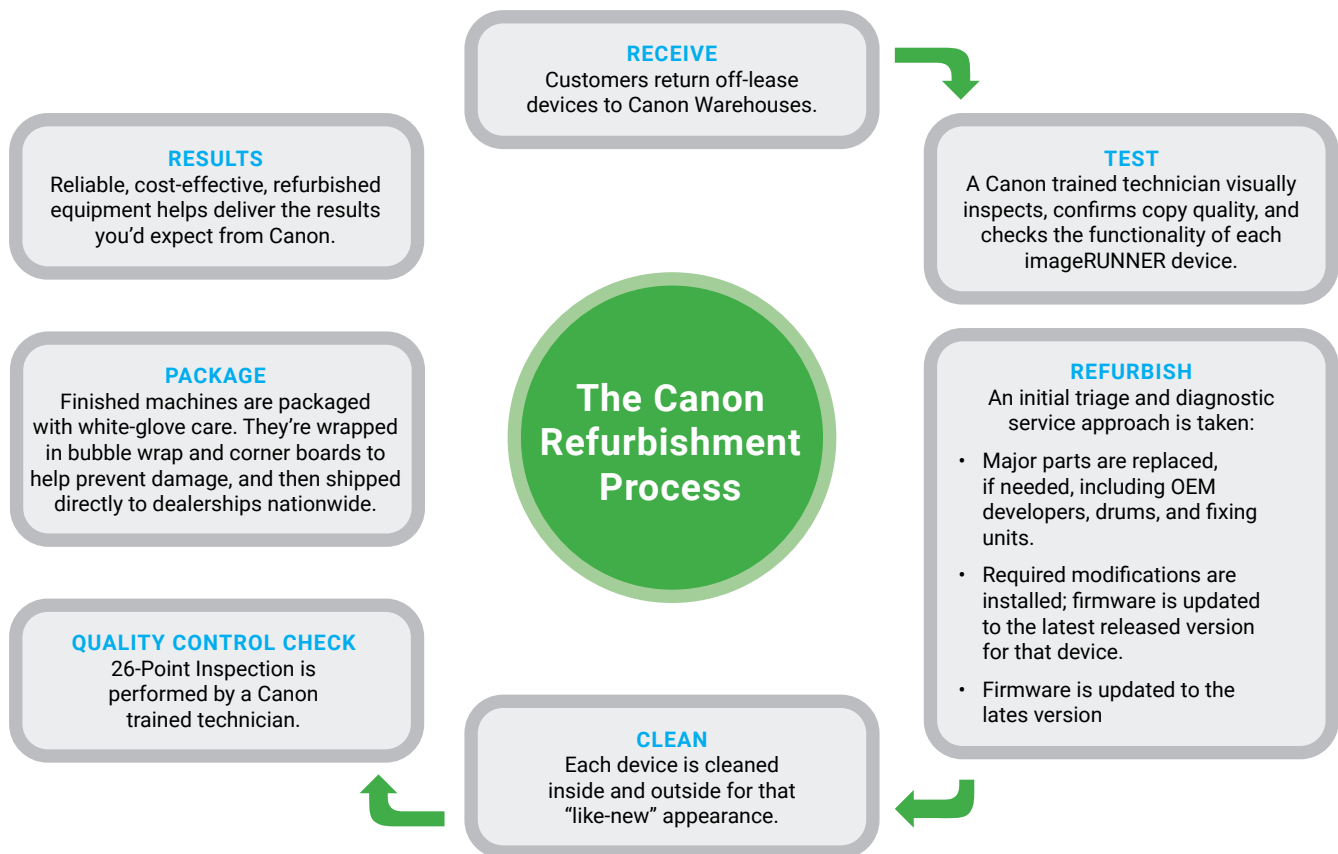

imageRUNNER ADVANCE DX C5760i

Additional information can be obtained on the Partner Portal site. Please visit the BICG Marketing and Services site, and locate the "Pre-Owned Equipment" link from the homepage.